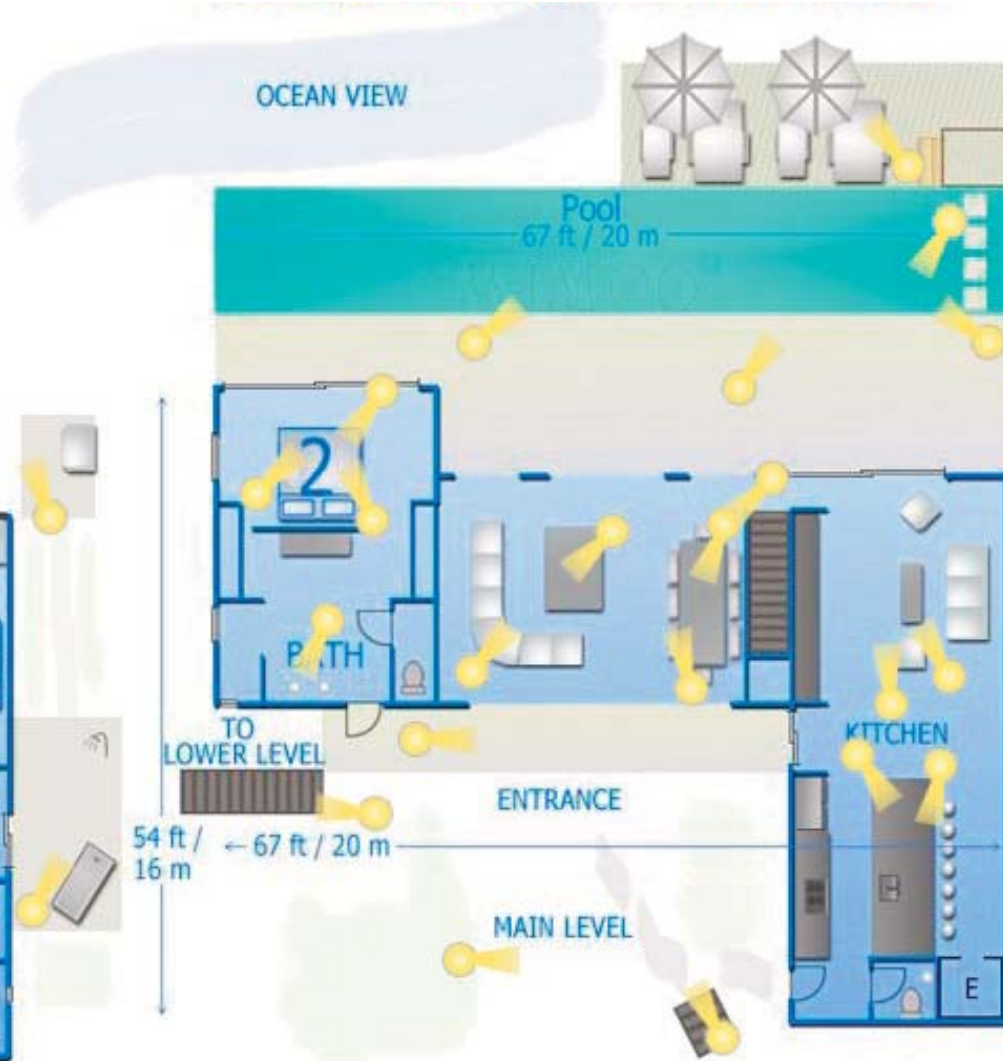

VILLA WV ATP

LOWER LEVEL

TO MAIN LEVEL

Total Interior Living
3,213 sq ft / 298 m²

Open Outdoor
1,796 sq ft / 167 m²

SECOND FLOOR

OCEAN VIEW

Pool
67 ft / 20 m

TO LOWER LEVEL

ENTRANCE

54 ft / 16 m ← 67 ft / 20 m

MAIN LEVEL

PRICE: €9,800,000
 SHON: 250M²
 SHOB: 453M²
 LOT SIZE: 2000M²

RENTAL REVENUES

From-To	4 Bedrooms	3 Bedrooms
Jan 6, 18 - Apr 14, 18	\$35,000/w	\$30,000/w
Apr 15, 18 - Dec 14, 18	\$22,000/w	\$20,000/w