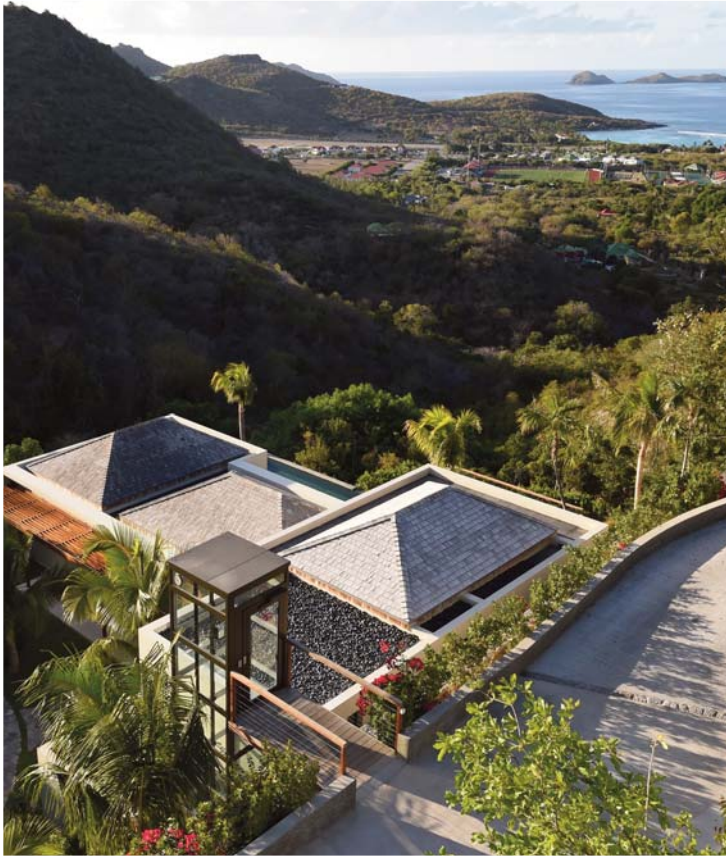

PRICE: €9,800,000
SHON: 250M²
SHOB: 453M²
LOT SIZE: 2000M²

RENTAL REVENUES

From-To	4 Bedrooms	3 Bedrooms
Jan 6, 18 - Apr 14, 18	$35,000/w	$30,000/w
Apr 15, 18 - Dec 14, 18	$22,000/w	$20,000/w