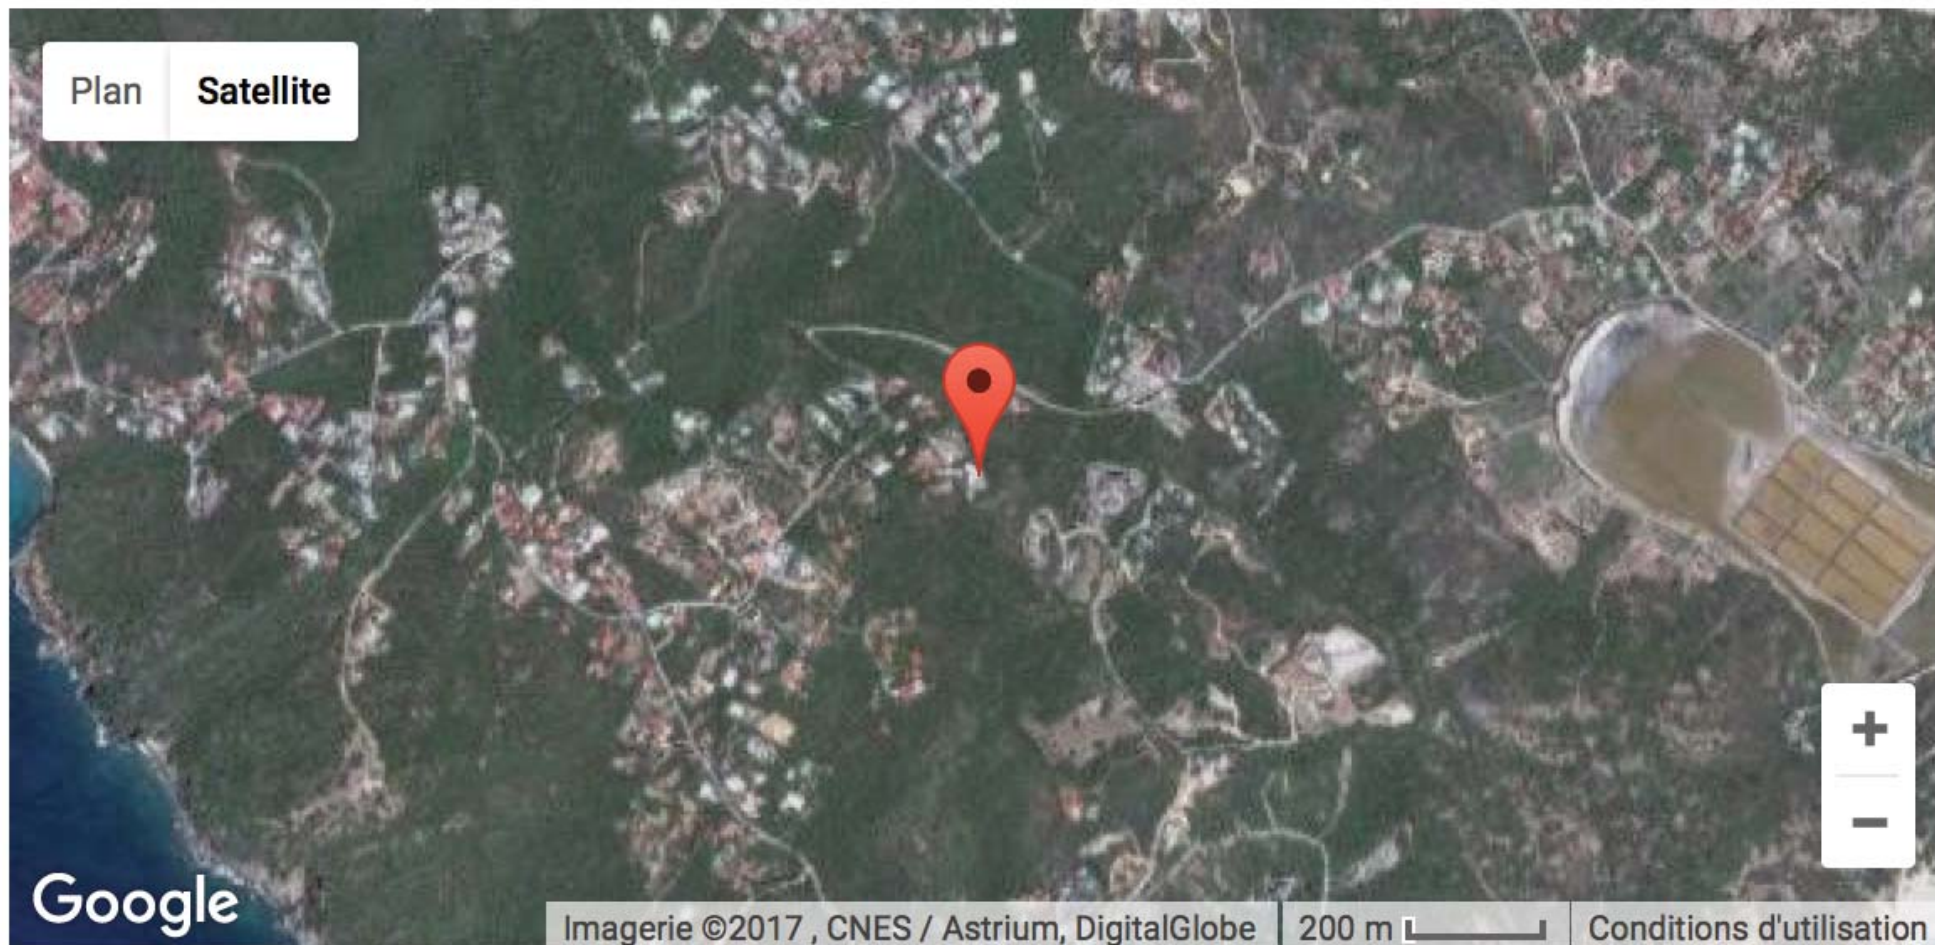

Localisation

PRICE: €6,900,000
LOT SIZE: 3688M²
(1070 m² buildable)

The complex block contains a small map of a region in the top left, with a yellow square and a red dot indicating the specific location of the property. Below the map, the price, lot size, and buildable area are listed in bold black text.